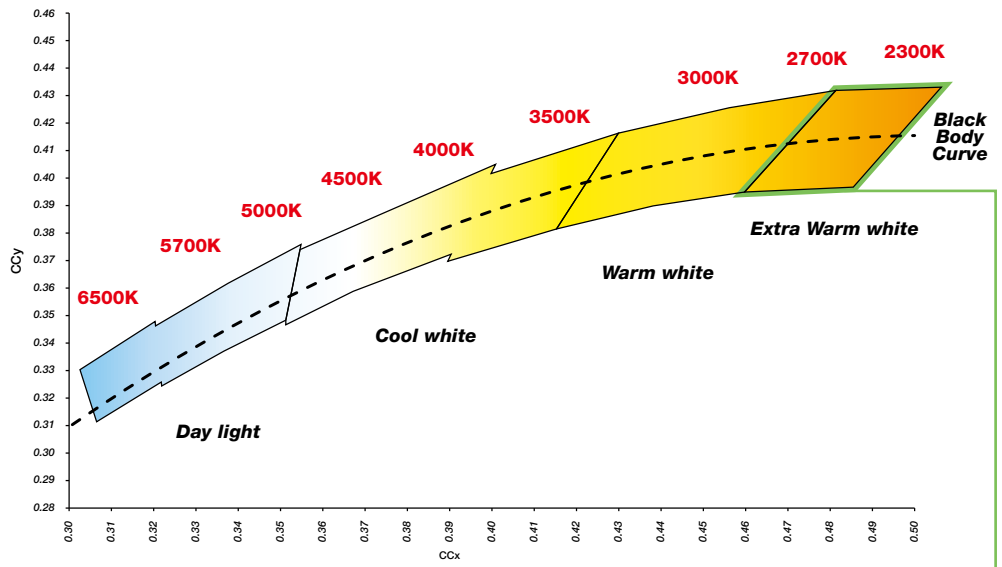

30-35

Colour Temperature

Colour temperature	Kelvin
Extra Warm white	2200K (2000K – 2500K)
Warm white	2700K (2500K – 3500K)
Cool white	4000K (3500K – 5000K)
Day light	6500K (5000K – 7000K)

Colour temperatures in the Kelvin Scales

The colour temperature of a lamp is measured and expressed in Kelvin (K). The higher the Kelvin number the cooler and more bluish the light appears. On the other hand the lower the number, the warmer and more reddish the light appears. In general home lighting four different categories are used to describe colour temperature varying from 2000K (amber colour) up to 7000K (bluish colour). As a general guide, the consumer's preference for different colour temperatures often depends on the climate of the region they live.