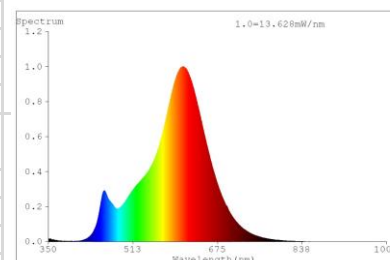

Order code	EAN	Packaging - SKU
085133-LDCE1	4986149085133	Eco blister, 1 pc/SKU
Product		
Category	LED Lamps	
Series	VINTAGE MINI GLOBE - GOLD (FILAMENT)	
Model	MINI GLOBE FILAMENT GOLD	
Description	GP LD GBM E27 2.5-22W 220-240V GD FM	
General description		
Energy label	A++	
Lamp shape	Mini Globe	
Lamp base	E27	
Dimmable	No	
Mercury free	Yes	
Mercury content	0.0 mg	
Recycling	Yes	
Electrical characteristics		
Nominal wattage	2.5 W \pm 10%	
Rated wattage	2.5 W	
Equivalent incandescent lamp power	22 W	
Power factor	0.4	
Voltage	220-240 V	
Operating frequency	50/60Hz	
Lamp current	18-22 mA	
Weighted Energy Consumption	3 kWh / 1000 h	
Light technical characteristics		
Light colour	WARM WHITE	
Colour temperature	2500 K \pm 150K	
Colour rendering index (Ra)	\geq 80	
Colour consistency	<6 SDCM	
Nominal luminous flux	225 lm \pm 10%	
Rated luminous flux	225 lm	
Lumen maintenance factor at end of life	\geq 0.7	
Warm-up time (60%)	<0.5s	
Starting time	Instant	
Lifespan		
Nominal life time	15000 h	
Rated lamp life time	15000 h	
Switching cycles	20000	
Product dimensions		
Overall length (L)	78 mm \pm 2 mm	
Diameter (D)	45 mm \pm 1 mm	
Product Compliance		
CE, ERP, ROHS, REACH		
Warranty		
12 months from ex-factory date		

Spectral Distribution

GP LED Lamps are designed for true direct replacement of standard incandescent lamps.

- Compatible shapes and sizes of GLS
- Very low energy consumption
- Extremely long life
- Emit a warm white or cold white light for different ambience
- Instant start with full light output
- Available in most common lamp bases for household use
- No UV