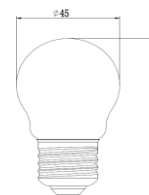

Order code	EAN	Packaging - SKU
085133-LDCE1	4986149085133	Eco blister, 1 pc/SKU
Product		
Category	LED Lamps	
Series	VINTAGE MINI GLOBE - GOLD (FILAMENT)	
Model	MINI GLOBE FILAMENT GOLD	
Description	GP LD GBM E27 2.5-22W 220-240V GD FM	
General description		
Energy label	A++	
Lamp shape	Mini Globe	
Lamp base	E27	
Dimmable	No	
Mercury free	Yes	
Mercury content	0.0 mg	
Recycling	Yes	
Electrical characteristics		
Nominal wattage	2.5 W \pm 10%	
Rated wattage	2.5 W	
Equivalent incandescent lamp power	22 W	
Power factor	0.4	
Voltage	220-240 V	
Operating frequency	50/60Hz	
Lamp current	18-22 mA	
Weighted Energy Consumption	3 kWh / 1000 h	
Light technical characteristics		
Light colour	WARM WHITE	
Colour temperature	2500 K \pm 150K	
Colour rendering index (Ra)	\geq 80	
Colour consistency	<6 SDCM	
Nominal luminous flux	225 lm \pm 10%	
Rated luminous flux	225 lm	
Lumen maintenance factor at end of life	\geq 0.7	
Warm-up time (60%)	<0.5s	
Starting time	Instant	
Lifespan		
Nominal life time	15000 h	
Rated lamp life time	15000 h	
Switching cycles	20000	
Product dimensions		
Overall length (L)	78 mm \pm 2 mm	
Diameter (D)	45 mm \pm 1 mm	
Product Compliance		
CE, ERP, ROHS, REACH		
Warranty		
12 months from ex-factory date		